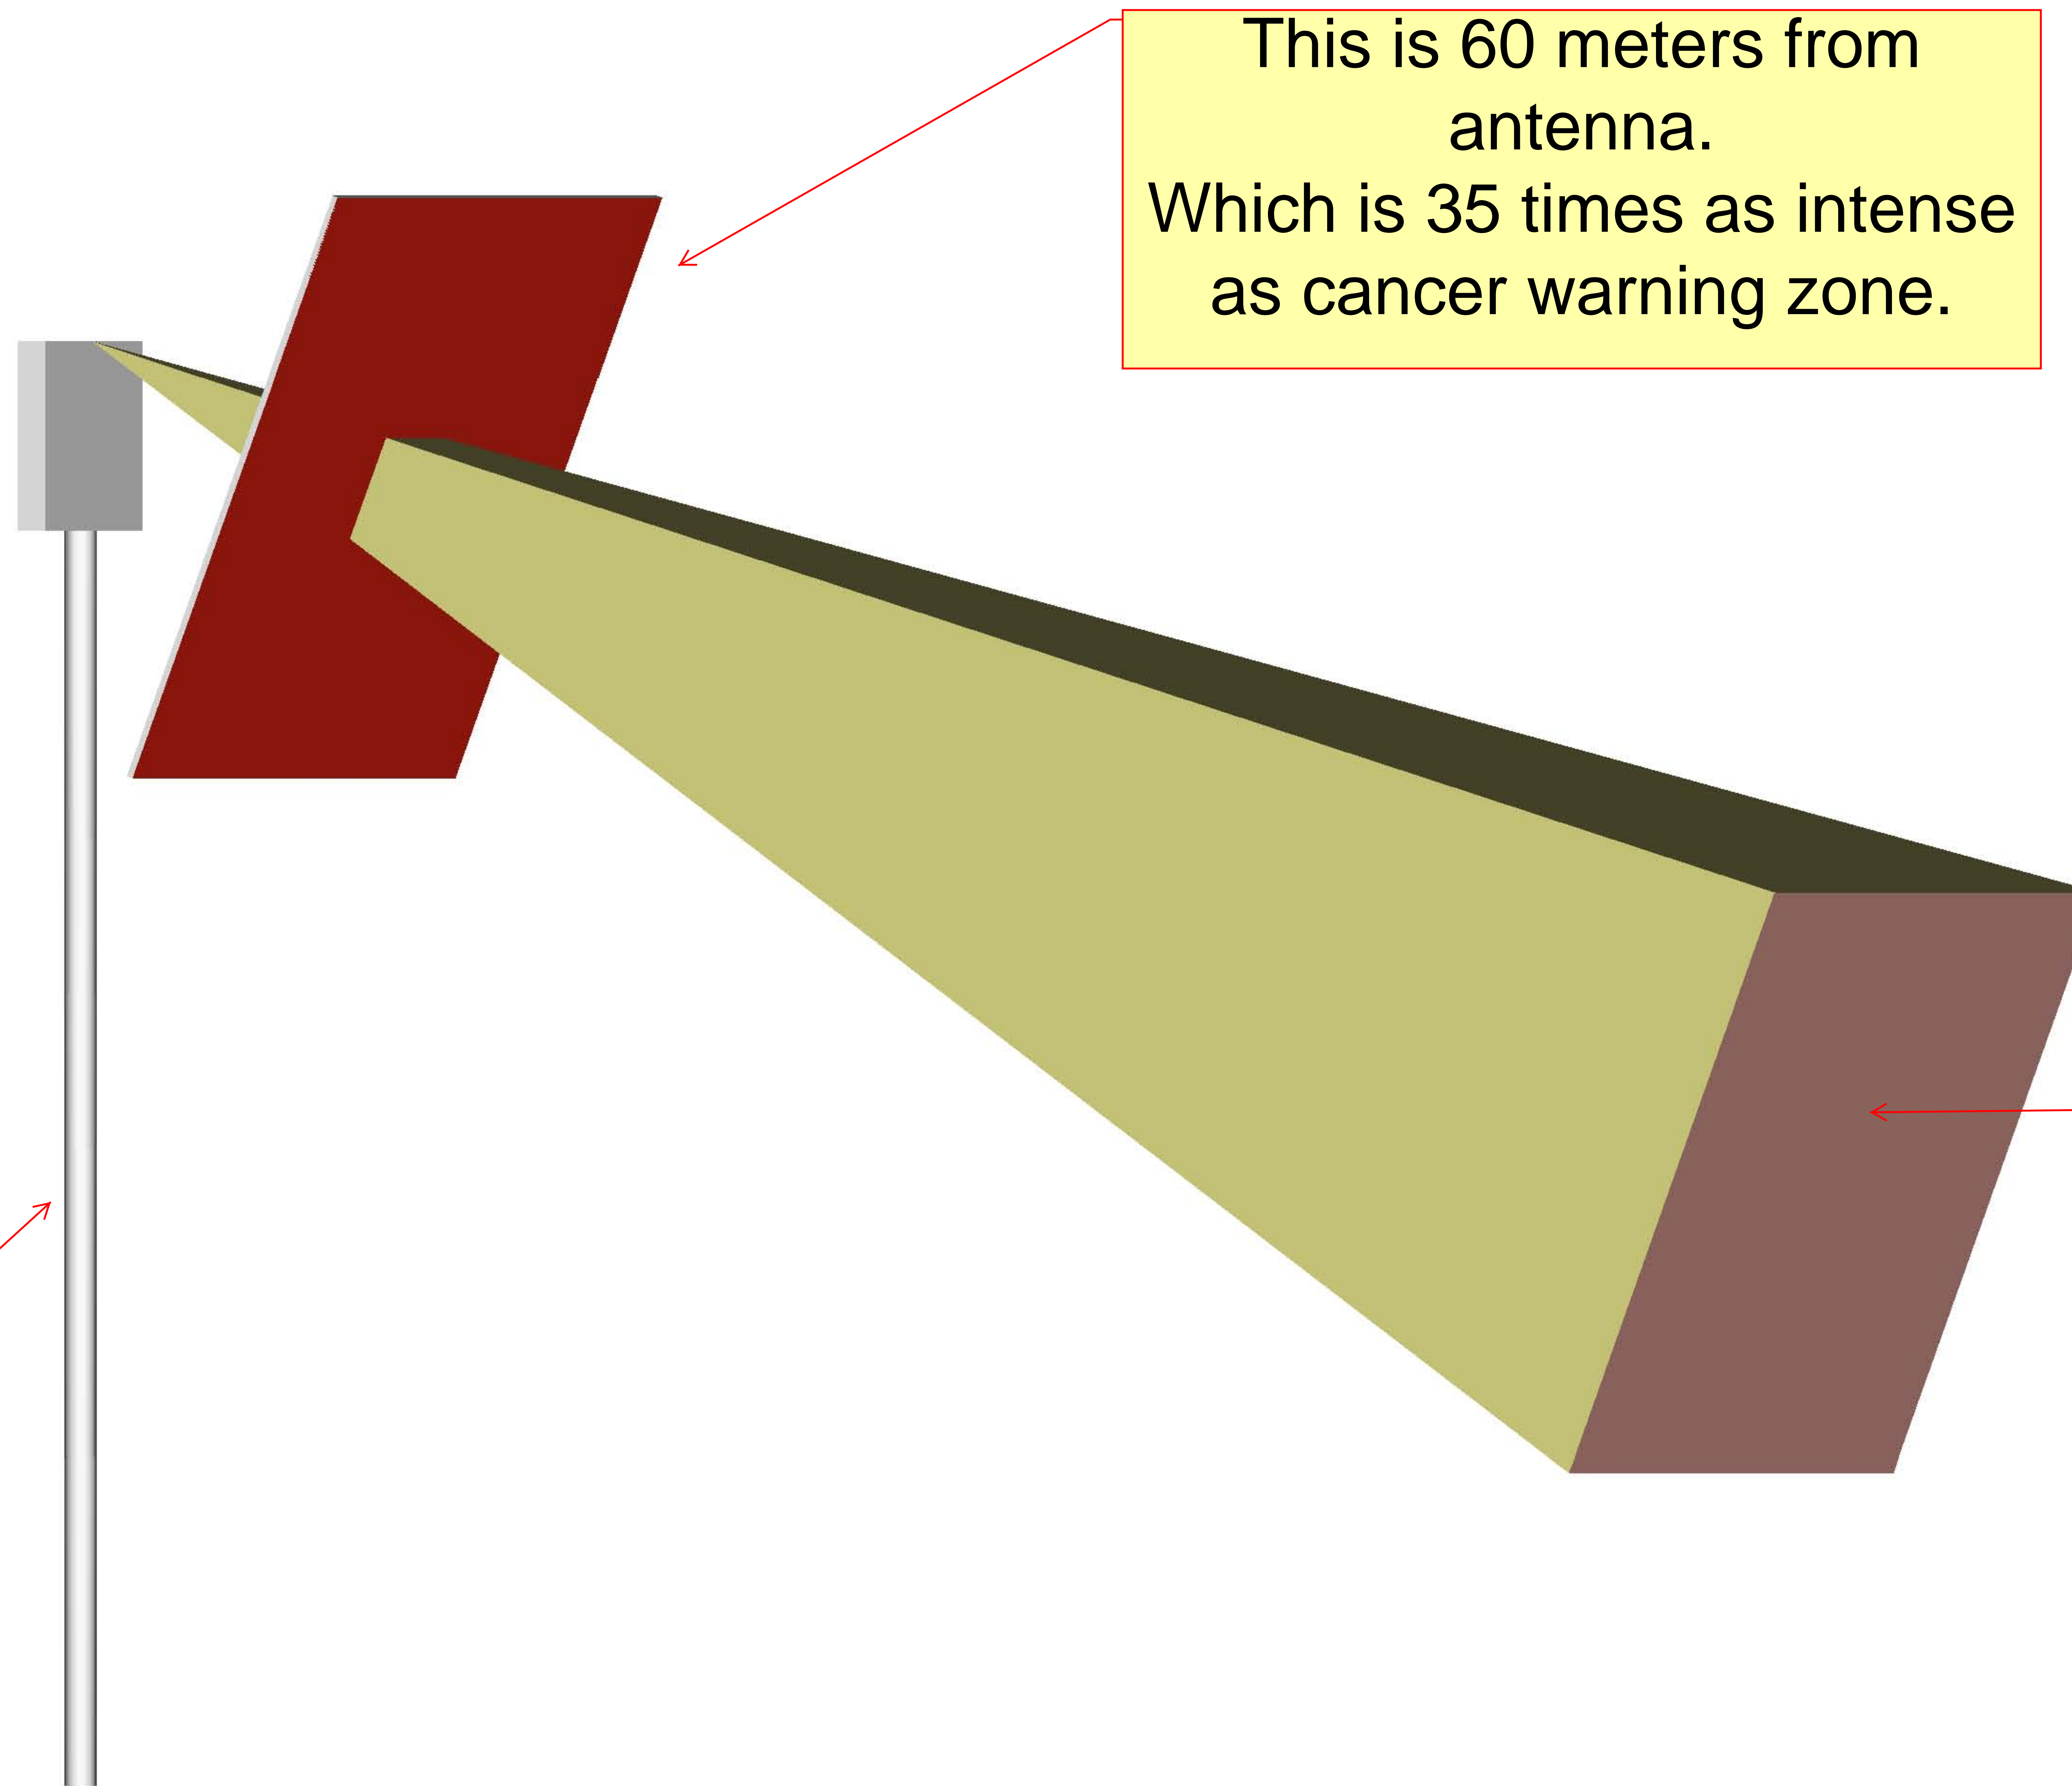

This is a 100  
meter high tower

This is 60 meters from  
antenna.  
Which is 35 times as intense  
as cancer warning zone.

This is 350 meters  
from antenna  
Anything closer is  
cancer intense  
zone